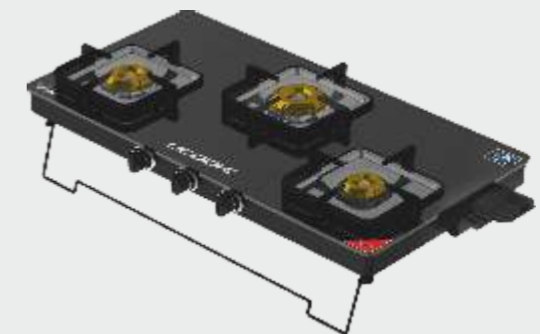

Product Code
CG9003

Size (L770mm x W450mm x H130mm)

Carton Pack
3pcs

Design Reg. No.
340054-001

Design Reg. No.
337587-001