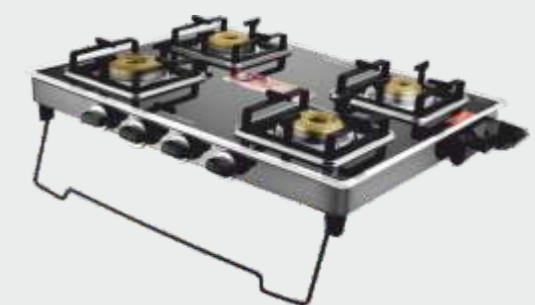

Size (L635mm x W570mm x H130mm)

Product Code
CG 8024

Carton Pack
2pcs