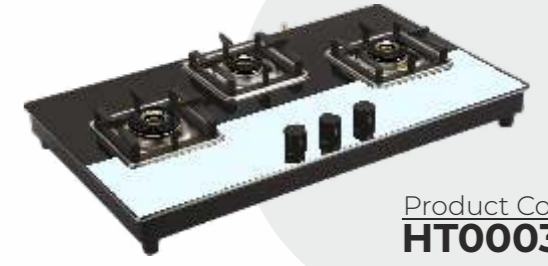

Product Code :
HT0003

- 3 Forged Brass Burner :
  1 Super Big, 1 Big, 1 Small
- Metal Knob
- 8mm Black & White Glass
- Auto Ignition System
- Kalchi Holder with Lighter Dock
- Carton Pack - 2pcs
- Size (L770mm x W450mm x H155mm)