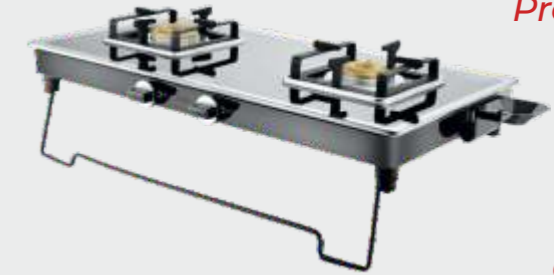

Size (L700mm x W430mm x H130mm)

Product Code
CG 8022

Carton Pack
3pcs

- 3 Forged Brass Burner
  1 Super Big, 1 Big, 1 Small
- Hybrid Knob,
- 7mm Silver Border
  Toughened Glass
- Kalchi Holder with Lighter Dock,
  Bonnet Stand