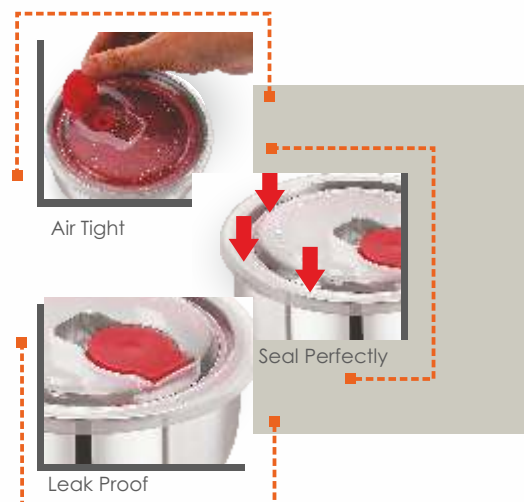

This Masala Dabba is a perfect addition to your kitchen!

Cooking is now simplified as you will be able to find all the spices you need in one place.

Features:

- Made from high quality stainless steel
- Maintain good health & hygiene
- Designed for perfect cooking

Airtite Bowl

Available in: 3 Sizes

CODE NO.	SIZE	DIMENSIONS IN CM	APPROX. CAPACITY
SBTB001P	SMALL	12L X 12W X 5.3H	450 ML
SBTB002P	MED	15.5L X 15.5W X 6.9H	900 ML
SBTB003P	BIG	18.5L X 18.5W X 8.1H	1500 ML